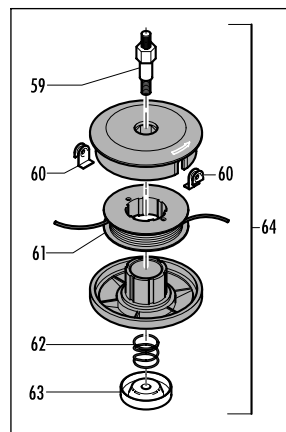

brand	MCCULLOCH

date	APR/03	SHEET 3/4

Model	Prefix
ELITE 3425	01

Product number
953900414

FIGURE 2