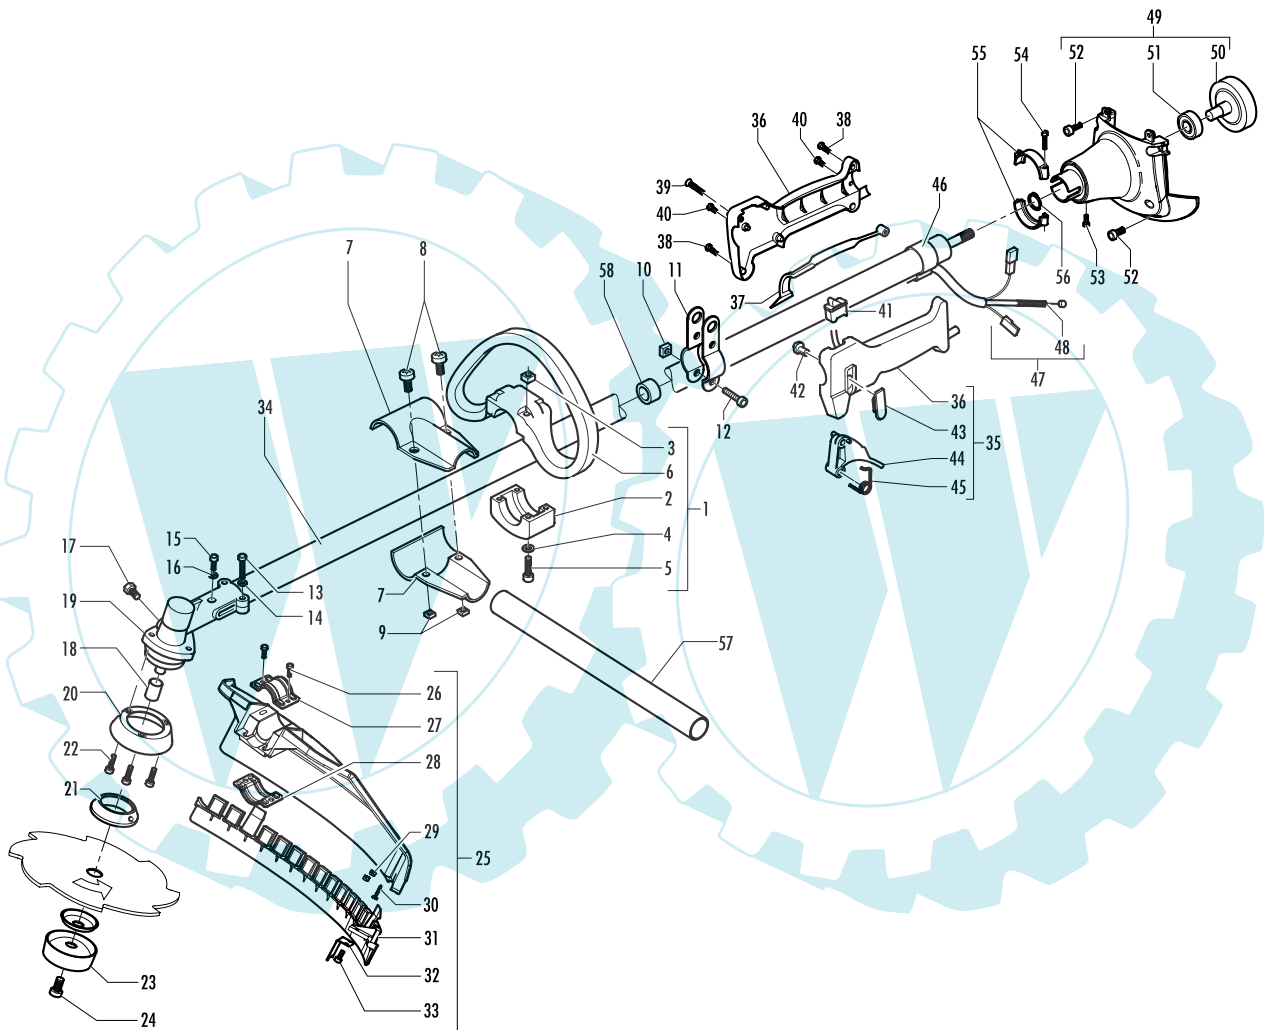

brand	MCCULLOCH

date	APR/03	SHEET 3/4

Model	Prefix
ELITE 3425	01

Product number
953900414

FIGURE 2