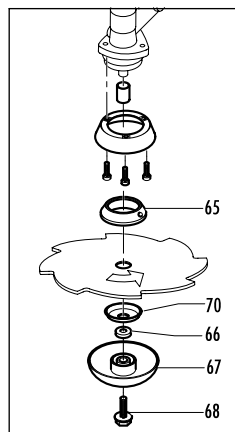

brand	MCCULLOCH

date	APR/03	SHEET 3/4

Model	Prefix
ELITE 3425	01

Product number
953900414

FIGURE 2