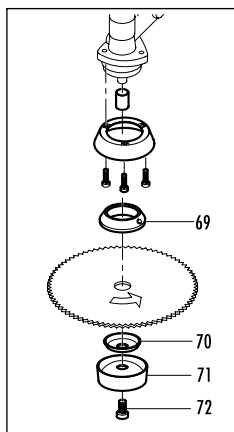

brand	MCCULLOCH

date	APR/03	SHEET 3/4

Model	Prefix
ELITE 3425	01

Product number
953900414

FIGURE 2